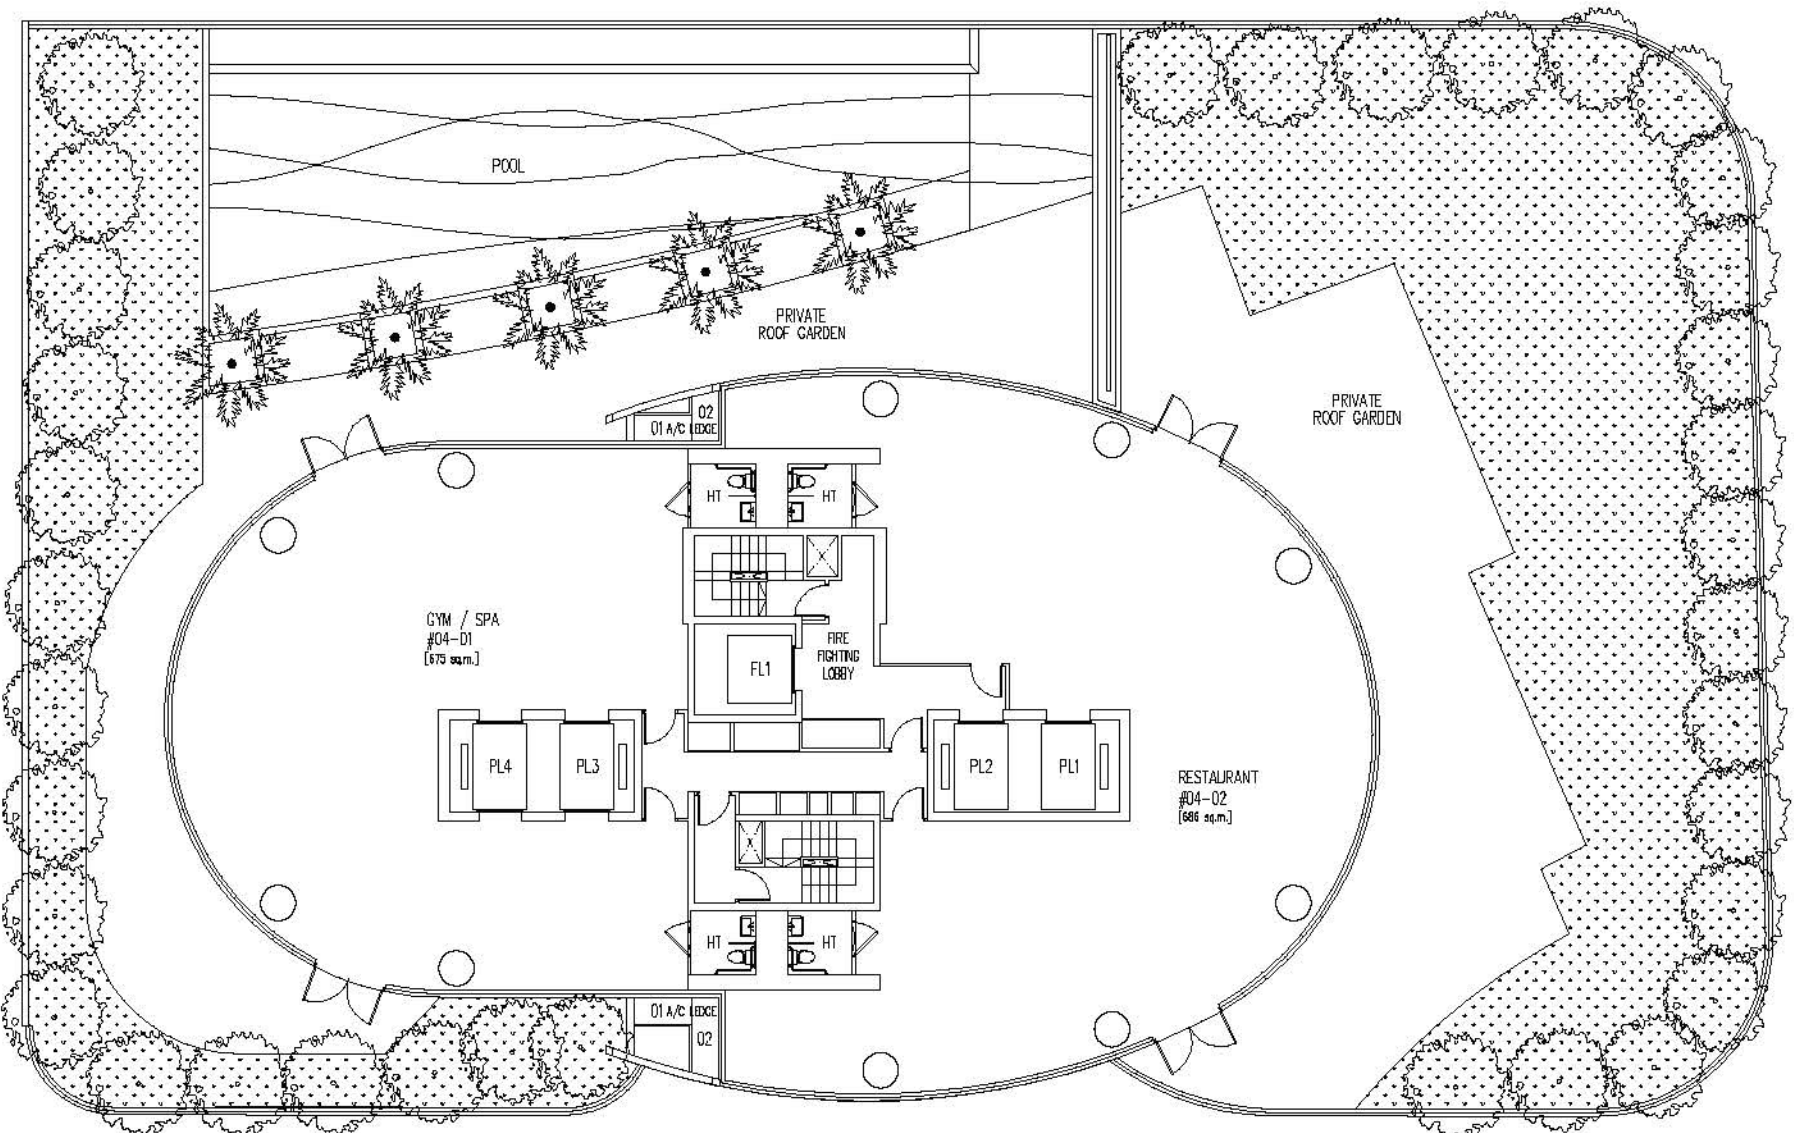

# GYM/SPA/RESTAURANT

artist impression only

## 4th Storey Plan

Unit area includes A/C ledge, private roof garden and pool where applicable.

Plan for information only and may change at the sole discretion of the Architect.